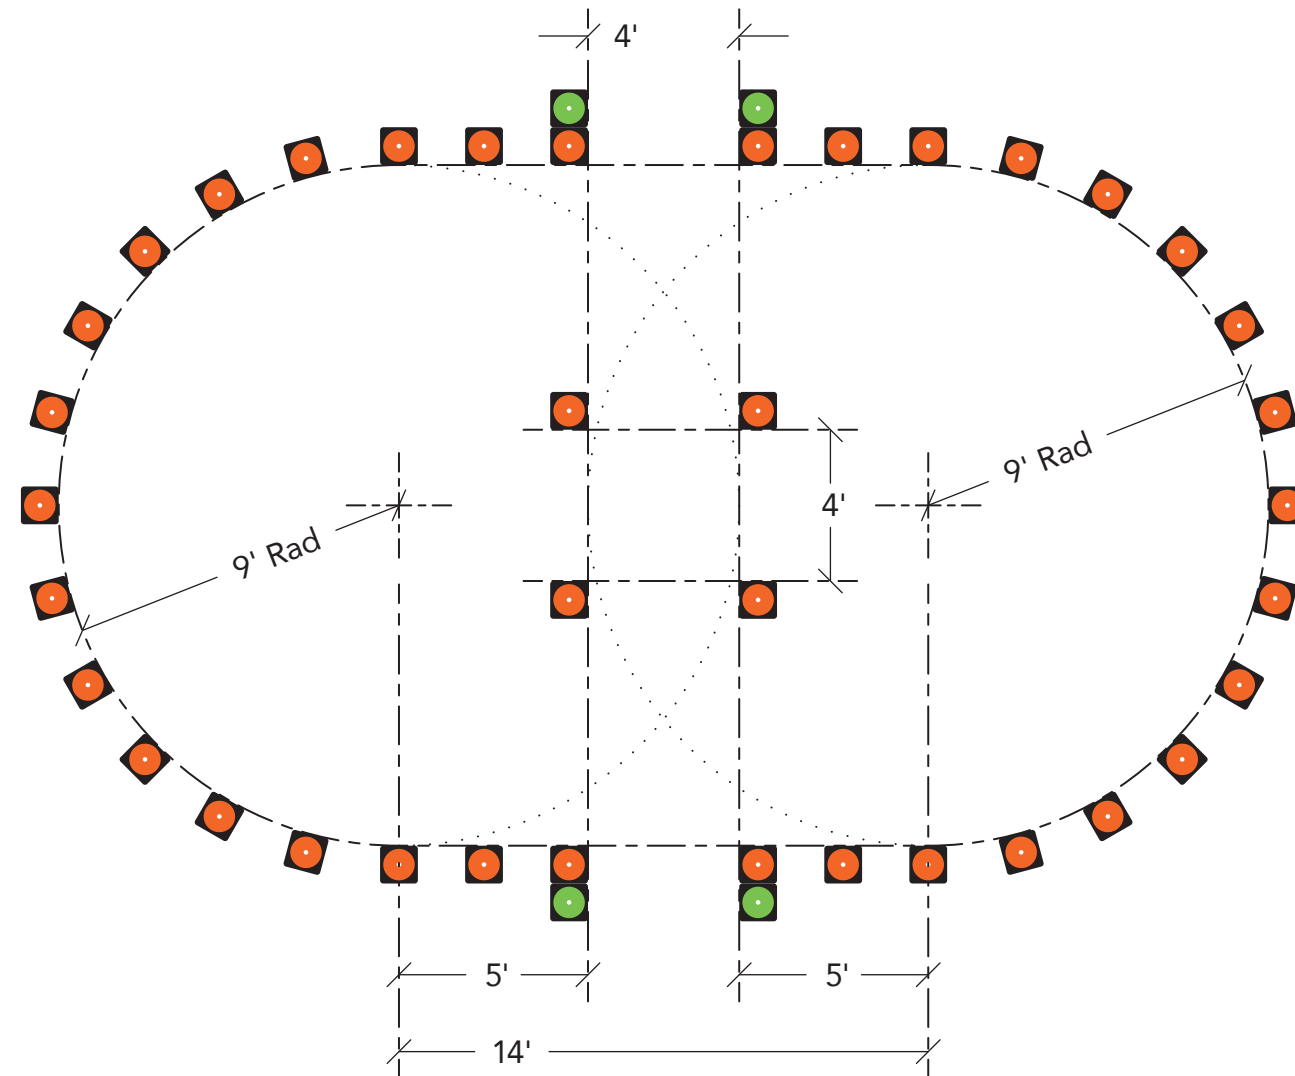

CHAIN LINK

Illustrated by Control Freaks LLC.

● x 30 - 40

● x 4

Approx. time:
5-7 seconds

CONTROL FREAKS
controlfreaksusa.com

CHAIN LINK

Illustrated by Control Freaks LLC.

● x 30 - 40

● x 4

Approx. time:
5-7 seconds

CONTROL FREAKS
controlfreaksusa.com

CHAIN LINK

Illustrated by Control Freaks LLC.

● x 30 - 40

● x 4

Approx. time:
5-7 seconds

CONTROL FREAKS
controlfreaksusa.com

CHAIN LINK

Illustrated by Control Freaks LLC.

● x 30 - 40

● x 4

Approx. time:
5-7 seconds

CONTROL FREAKS
controlfreaksusa.com