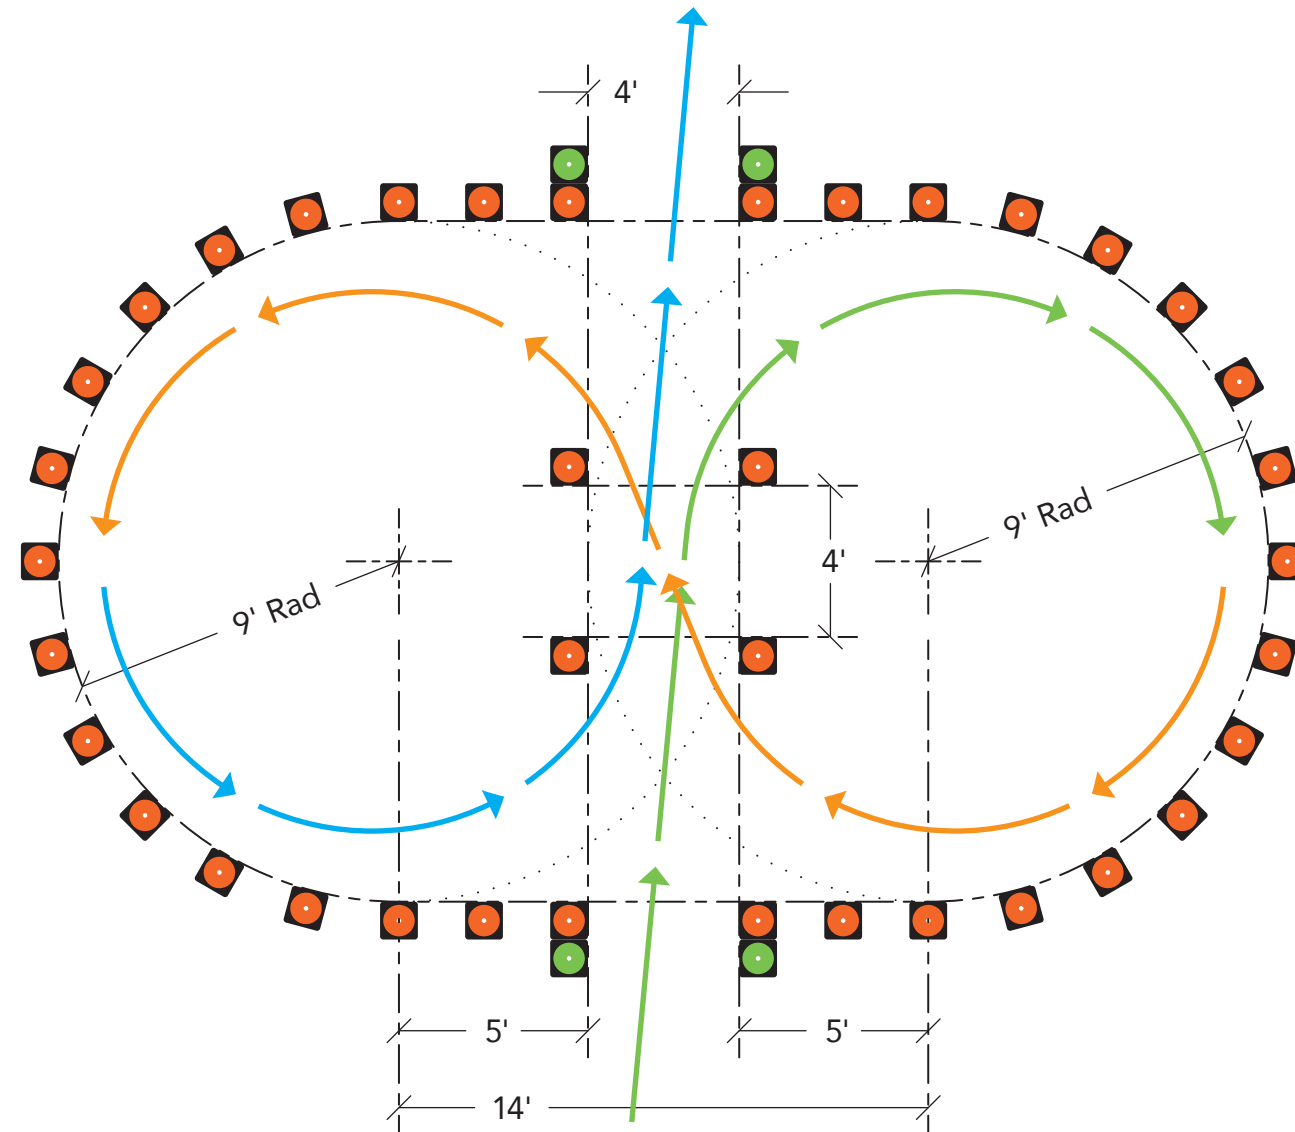

CHAIN LINK

Illustrated by Control Freaks LLC.

● x 30 - 40

● x 4

Approx. time:
5-7 seconds

CONTROL FREAKS
controlfreaksusa.com

CHAIN LINK

Illustrated by Control Freaks LLC.

● x 30 - 40

● x 4

Approx. time:
5-7 seconds

CONTROL FREAKS
controlfreaksusa.com

CHAIN LINK

Illustrated by Control Freaks LLC.

● x 30 - 40

● x 4

Approx. time:
5-7 seconds

CONTROL FREAKS
controlfreaksusa.com

CHAIN LINK

Illustrated by Control Freaks LLC.

● x 30 - 40

● x 4

Approx. time:
5-7 seconds

CONTROL FREAKS
controlfreaksusa.com