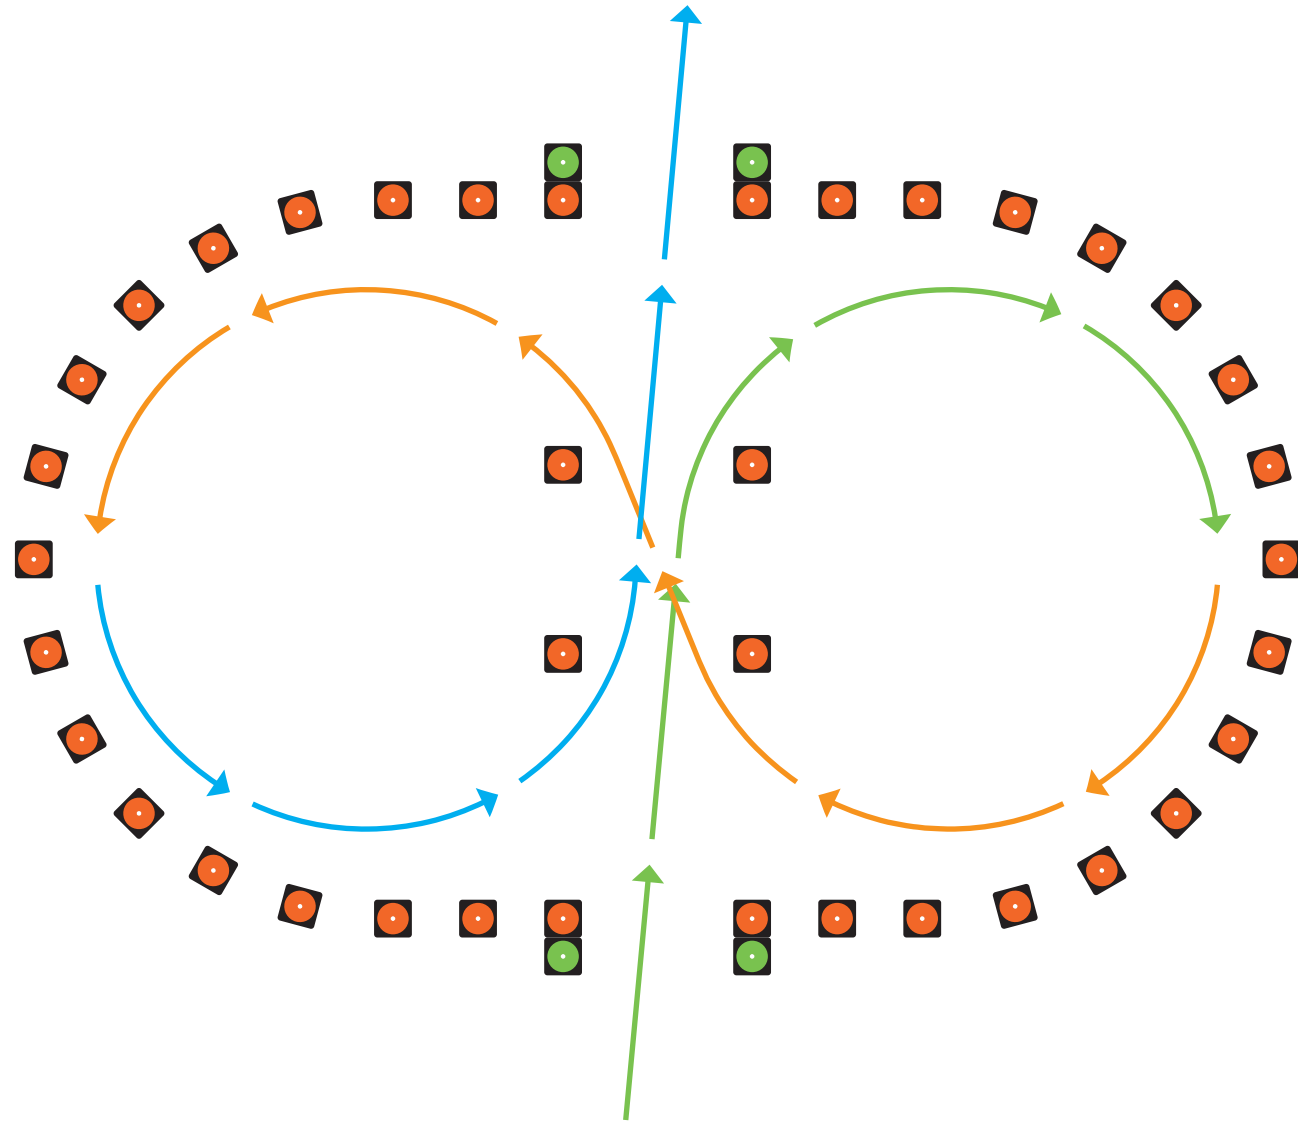

CHAIN LINK

Illustrated by Control Freaks LLC.

● x 30 - 40

● x 4

Approx. time:
5-7 seconds

CONTROL FREAKS
controlfreaksusa.com

CHAIN LINK

Illustrated by Control Freaks LLC.

● x 30 - 40

● x 4

Approx. time:
5-7 seconds

CONTROL FREAKS
controlfreaksusa.com

CHAIN LINK

Illustrated by Control Freaks LLC.

● x 30 - 40

● x 4

Approx. time:
5-7 seconds

CONTROL FREAKS
controlfreaksusa.com

CHAIN LINK

Illustrated by Control Freaks LLC.

● x 30 - 40

● x 4

Approx. time:
5-7 seconds

CONTROL FREAKS
controlfreaksusa.com