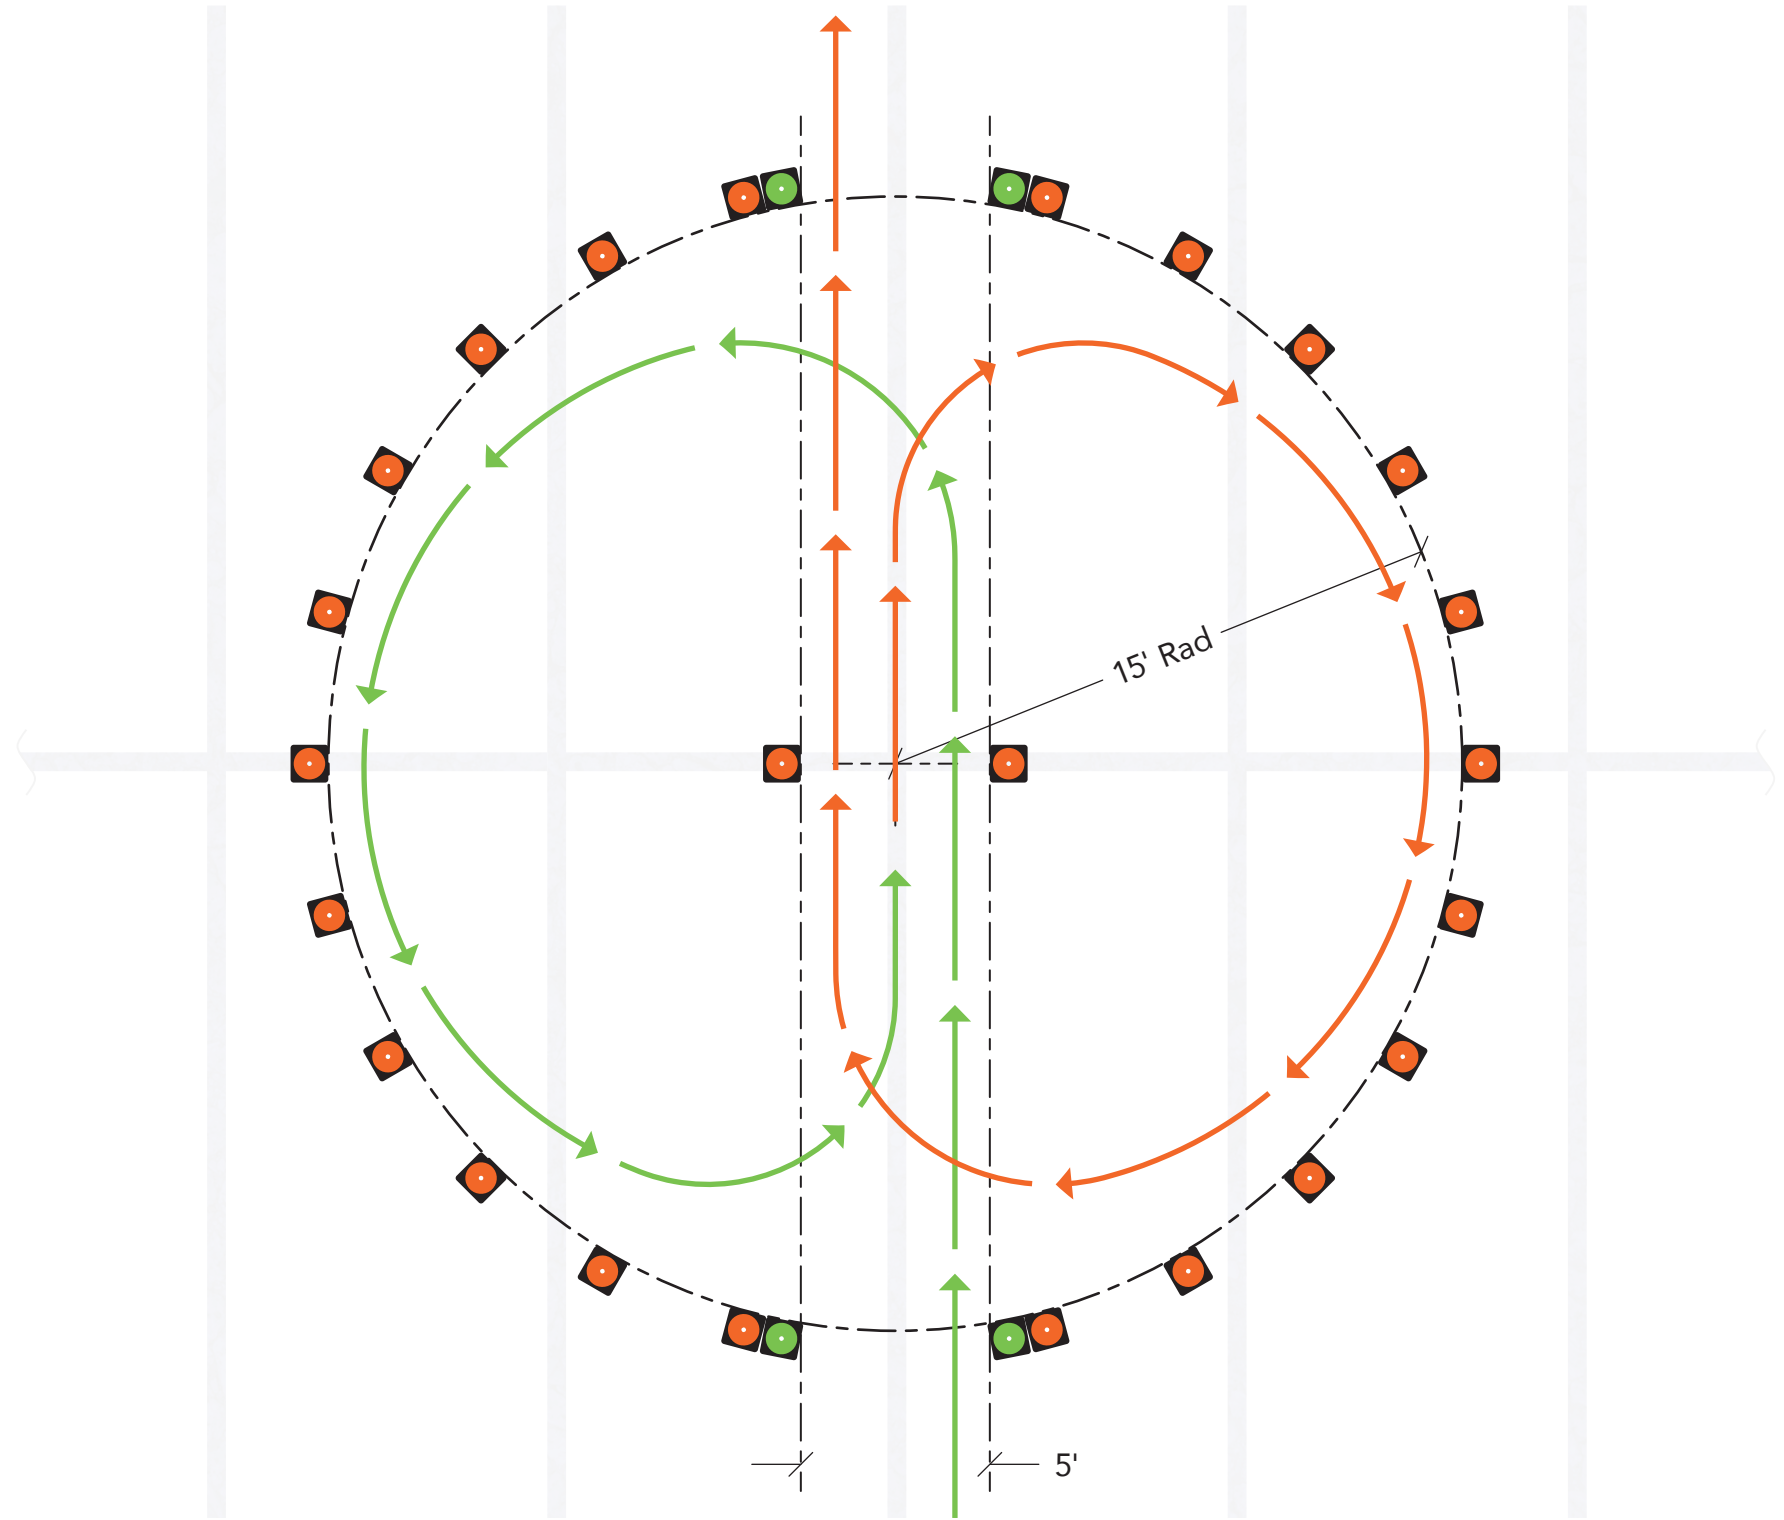

THE BIG - 0

Illustrated by Control Freaks LLC.

■ x 24 - 30

■ x 4

Approx. time:
6-8 seconds

THE BIG - 0

Illustrated by Control Freaks LLC.

■ x 24 - 30

■ x 4

Approx. time:
6-8 seconds

THE BIG - 0

Illustrated by Control Freaks LLC.

■ x 24 - 30

■ x 4

Approx. time:
6-8 seconds

THE BIG - 0

Illustrated by Control Freaks LLC.

■ x 24 - 30

■ x 4

Approx. time:
6-8 seconds