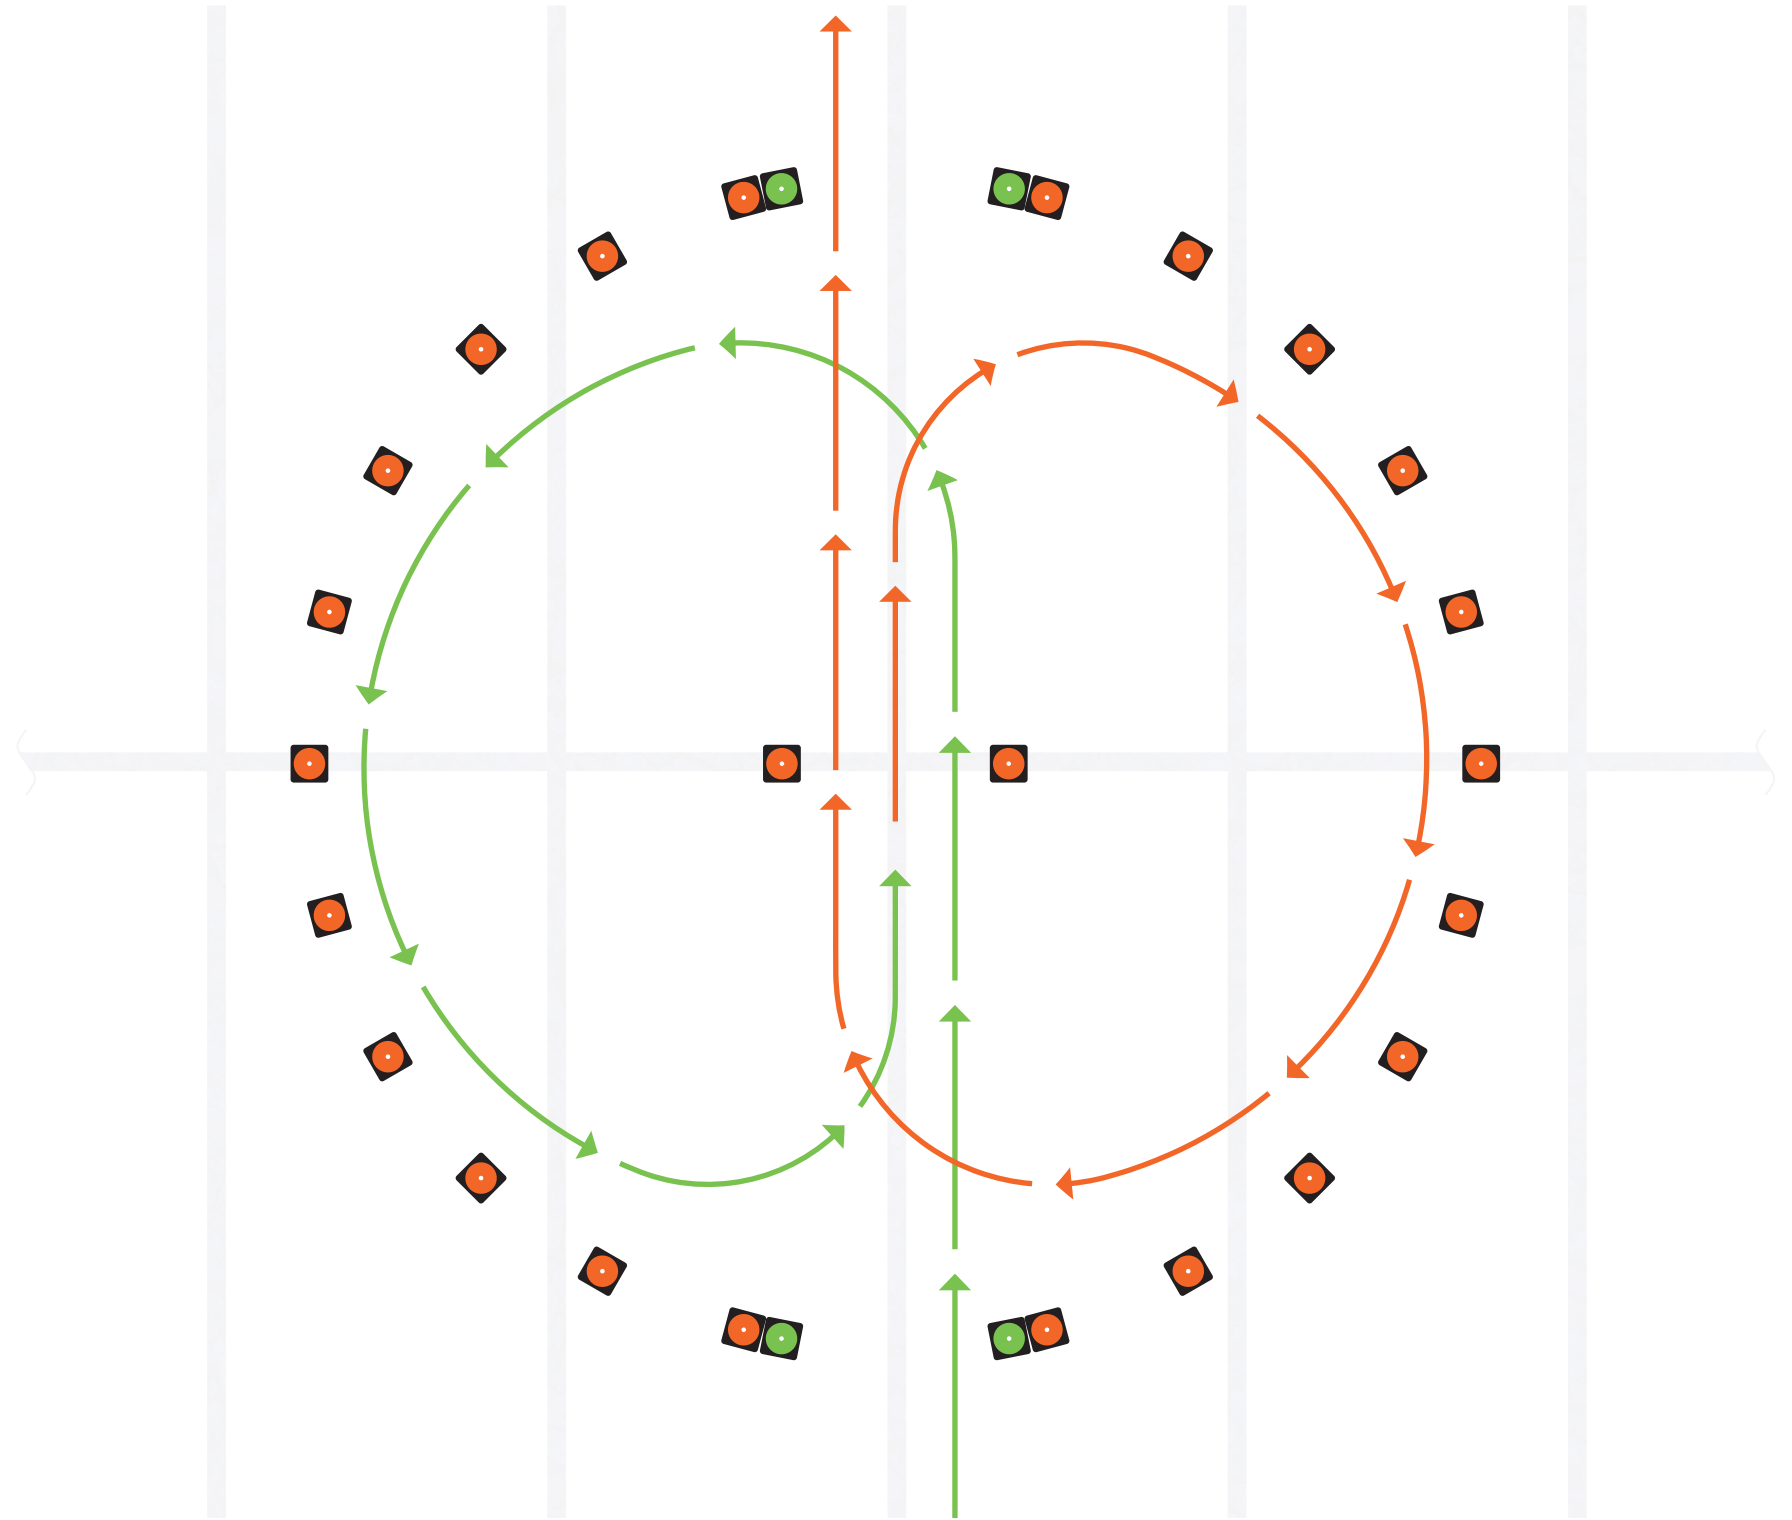

THE BIG - 0

Illustrated by Control Freaks LLC.

■ x 24 - 30

■ x 4

Approx. time:
6-8 seconds

THE BIG - 0

Illustrated by Control Freaks LLC.

■ x 24 - 30

■ x 4

Approx. time:
6-8 seconds

THE BIG - 0

Illustrated by Control Freaks LLC.

■ x 24 - 30

■ x 4

Approx. time:
6-8 seconds

THE BIG - 0

Illustrated by Control Freaks LLC.

■ x 24 - 30

■ x 4

Approx. time:
6-8 seconds